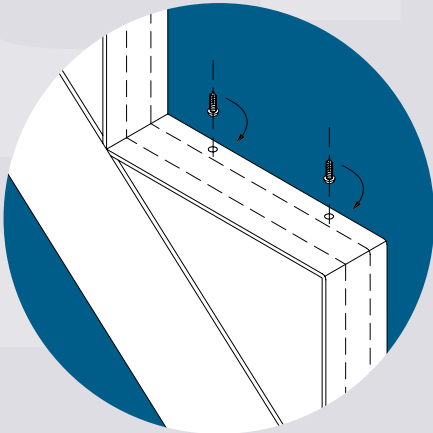

LIMON 5000 FERMÉ
5000 CLOSED STRINGER

Limon Fermé
Closed Stringer

5