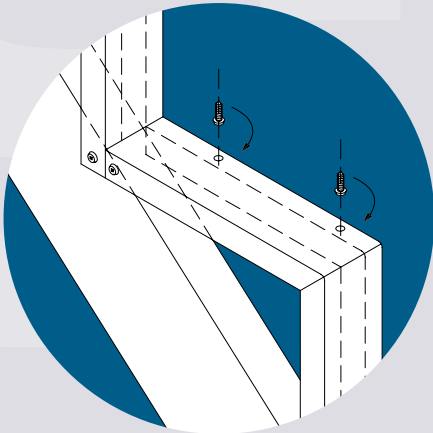

LIMON 1000
1000 STRINGER

4