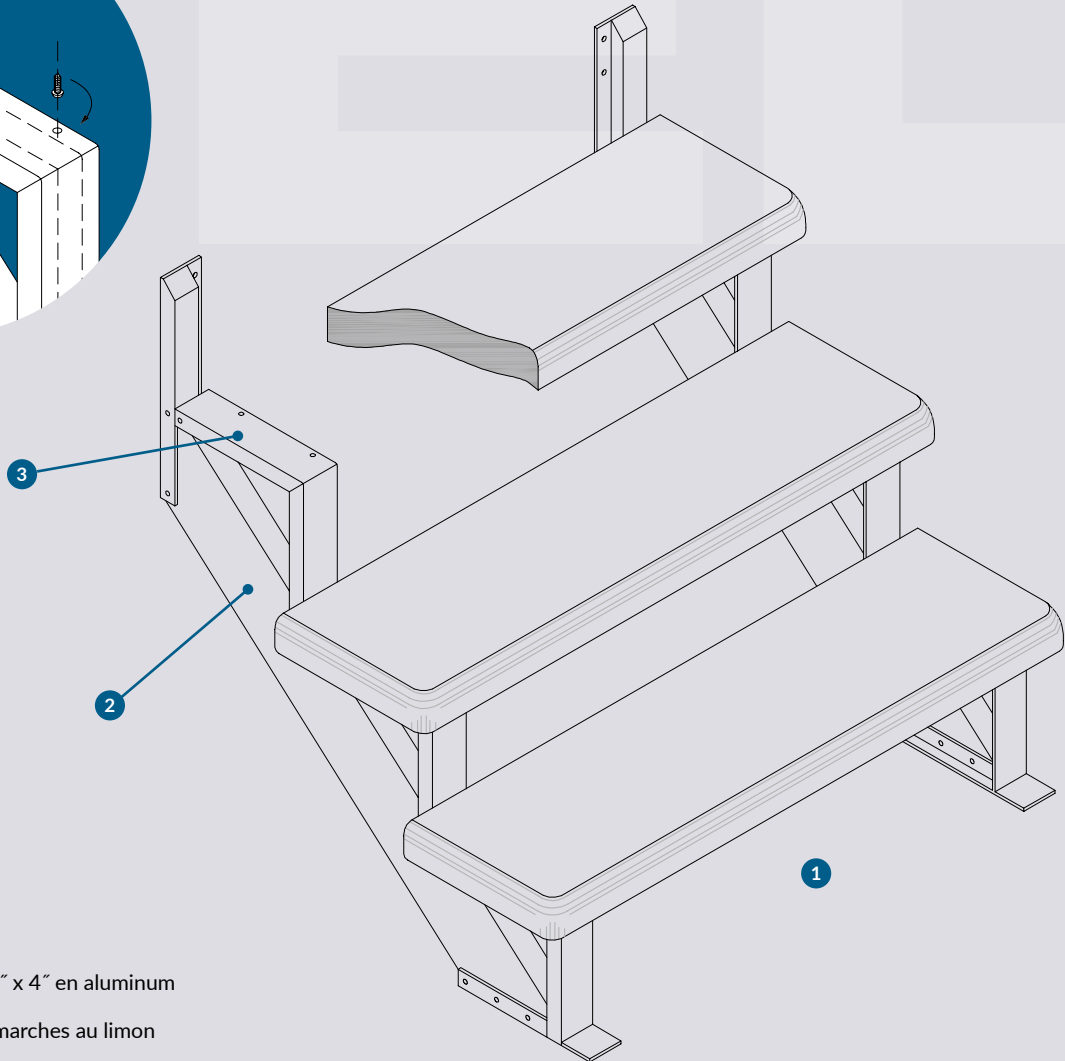

- 1 Limon 1000
- 2 Membrane de support 1½" x 4" en aluminium
- 3 Moulure de limon 1000
- 4 Méthode de fixation des marches au limon

- 1 1000 Stringer
- 2 Aluminium supporting member 1½" x 4"
- 3 Aluminium 1000 Stringer moulding
- 4 Step fixation to stringer method

COULEURS STANDARD*
STANDARD COLORS*

- Blanc | White
- Noyer | Hickory
- Brun commercial | Commercial Brown
- Gris charbon | Charcoal Grey
- Noir | Black

Ces produits sont fabriqués de profilés d'aluminium avec peinture cuite. | These products are made of extruded aluminium with a baked paint finish.
Consultez les échantillons pour les couleurs exactes et les disponibilités. | Consult our samples for exact colors and availability.